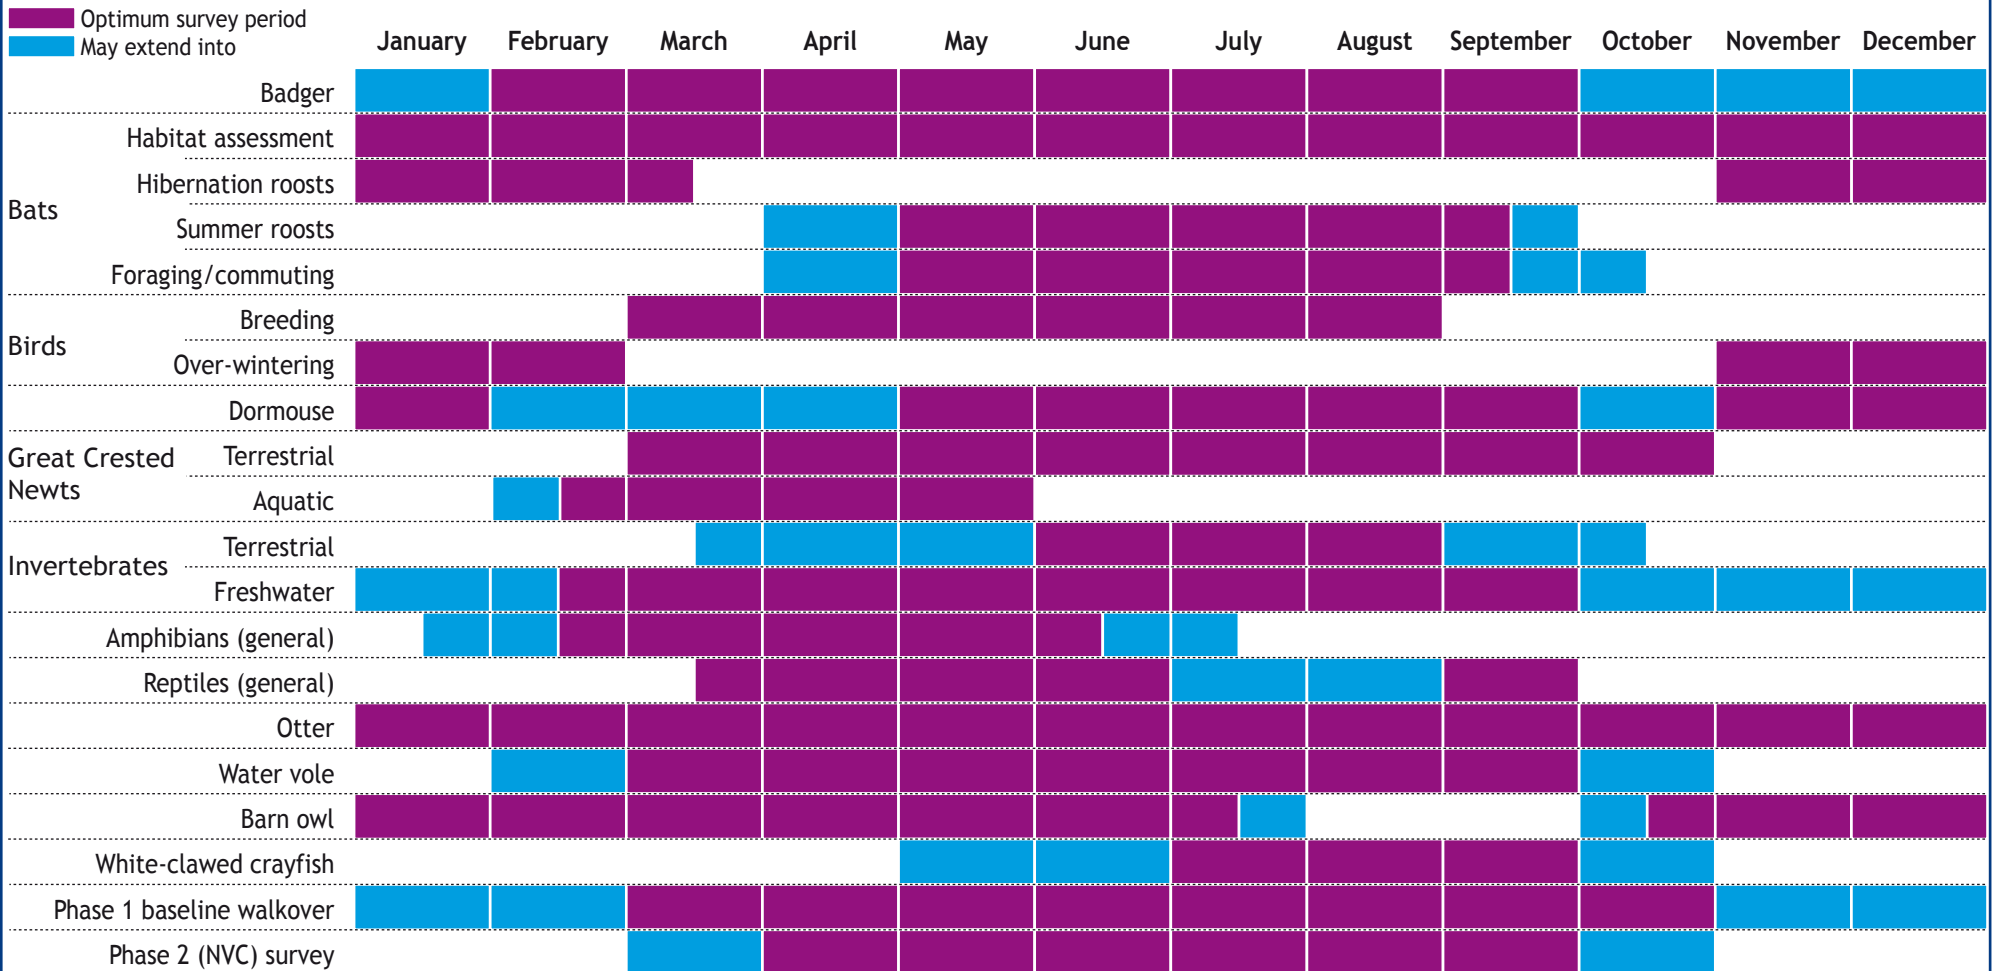

OPTIMUM SURVEY PERIOD CHART FOR COMMON PROTECTED SPECIES IN THE UK

Phone our friendly team on 01886 888445 for sound advice